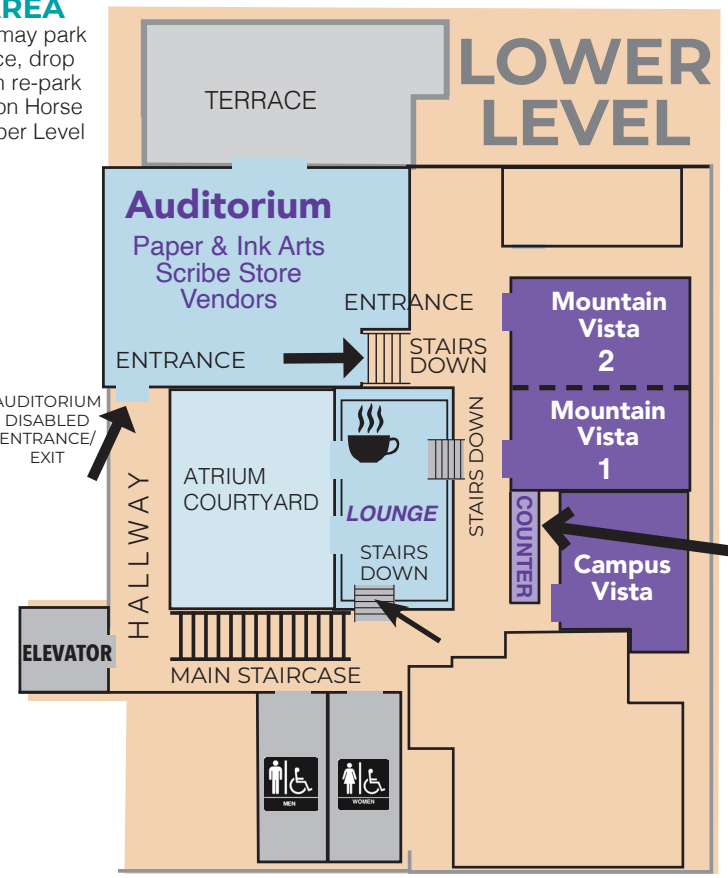

ALL MINI-CLASSES ARE IN HILLSIDE!

DROP OFF AREA
 When you arrive, you may park in front of the entrance, drop off your luggage, then re-park your car in the spots on Horse Hill Drive or in the Upper Level Parking Lot.

CLASSES	
Suzie Beringer	Valley Vista
Barbara Close	Campus Vista
Carol DuBosch	J & K Dining Room
Randy Hasson	Mountain Vista 2
Viktor Kams	Mountain Vista 1
Schin Loong	Hillside Central 2 & 3
Harvest Crittenden	Garden Vista
Cherri Moote	Hillside East 2
Cora Pearl	Hillside West 1 & 2
Jane Shibata	Hillside East 1
MINI CLASSES	
FRIDAY	SATURDAY
M1. Aspacia Kusulas: Boho Script	M3. Matilda Maestas: Souvenir Bracelet
M2. Anna Biggs: Iris Folding	M4. Marjorie Grace-Sayers: Make-a-Wish Book

KEY

- Classroom
- Common Area
- Break area
- M1 Mini-Class

CHECK-IN

ALL MINI-CLASSES ARE IN HILLSIDE!