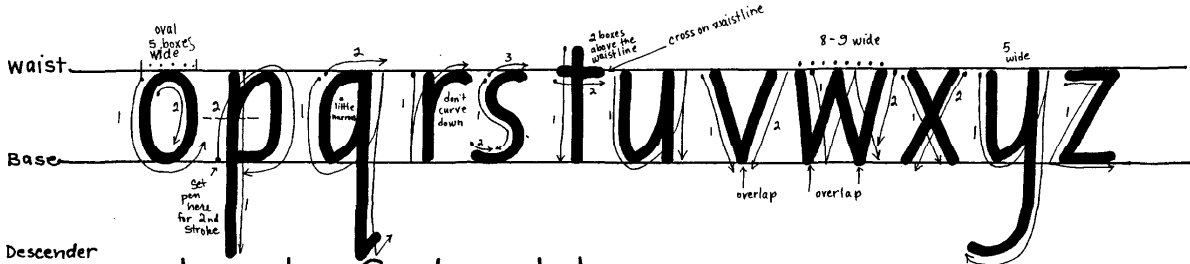

Ascender

Italic Monoline

Speedball  
B1 nib  
x-height  
1 inch

Descender

waist

Base

Descender

Speedball  
B 5 1/2  
x-height  
1/2 inch